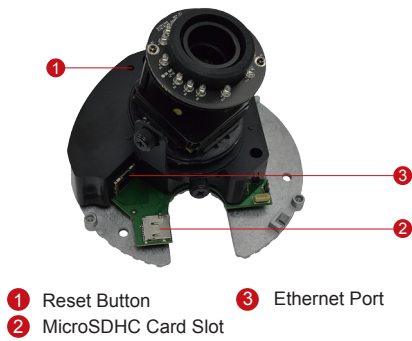

PHOTO INDICATION