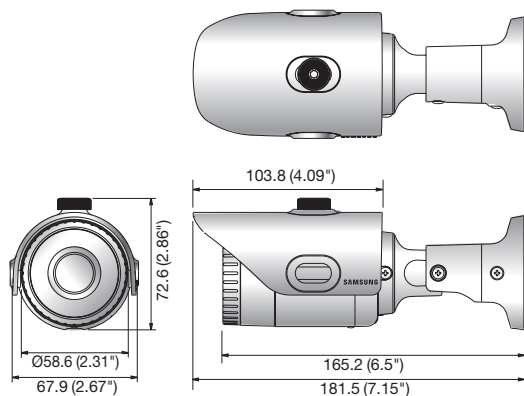

Dimensions

Unit : mm (inch)

SNO-L6013RN/P