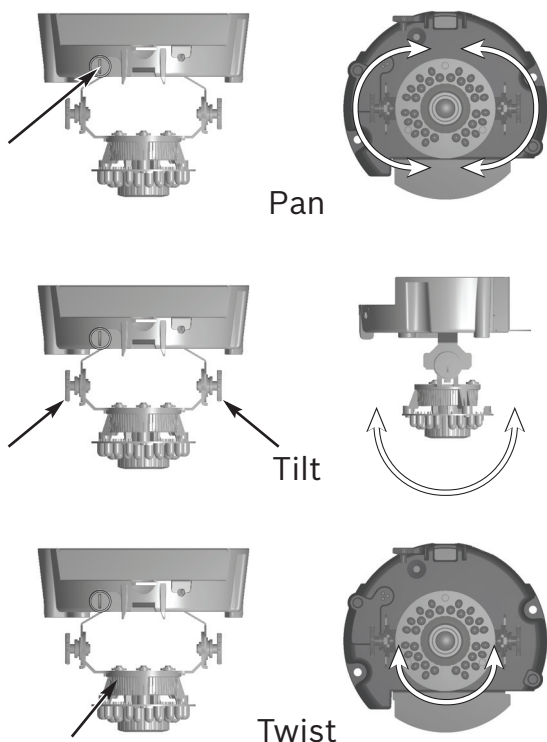

IP Camera 200 Series - Quick Install

NDC-225-PI

LED RADIATION
DO NOT VIEW DIRECTLY WITH OPTICAL INSTRUMENTS
CLASS 1M LED PRODUCT

This equipment is only to be connected to PoE networks without routing to outside plant

5

Adjust

6

Focus

7

Bosch Video Client

8

Wizard