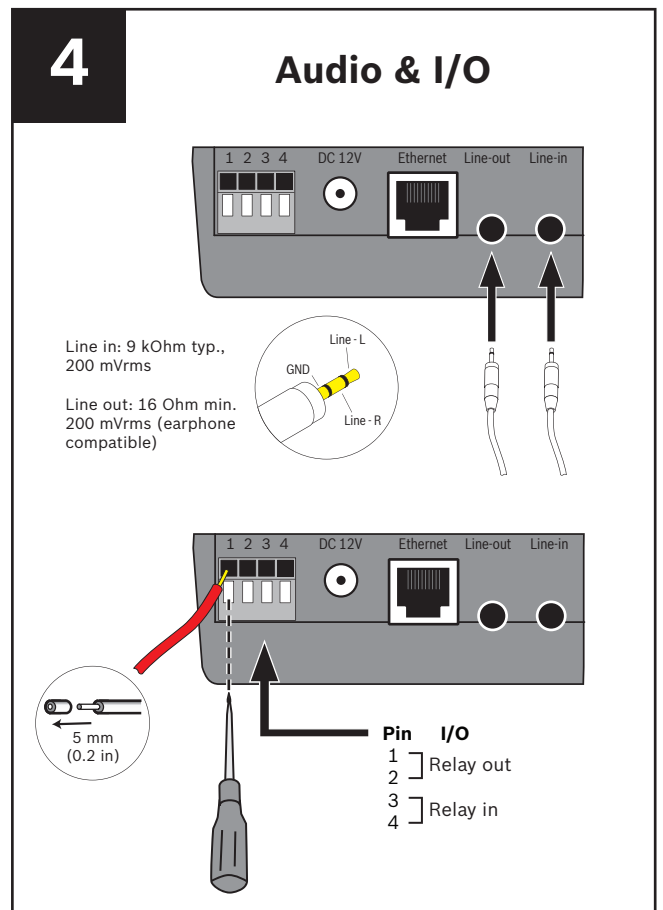

IP Camera 200 Series - Quick Install

NDC-225-PI

LED RADIATION
DO NOT VIEW DIRECTLY WITH OPTICAL INSTRUMENTS
CLASS 1M LED PRODUCT

This equipment is only to be connected to PoE networks without routing to outside plant