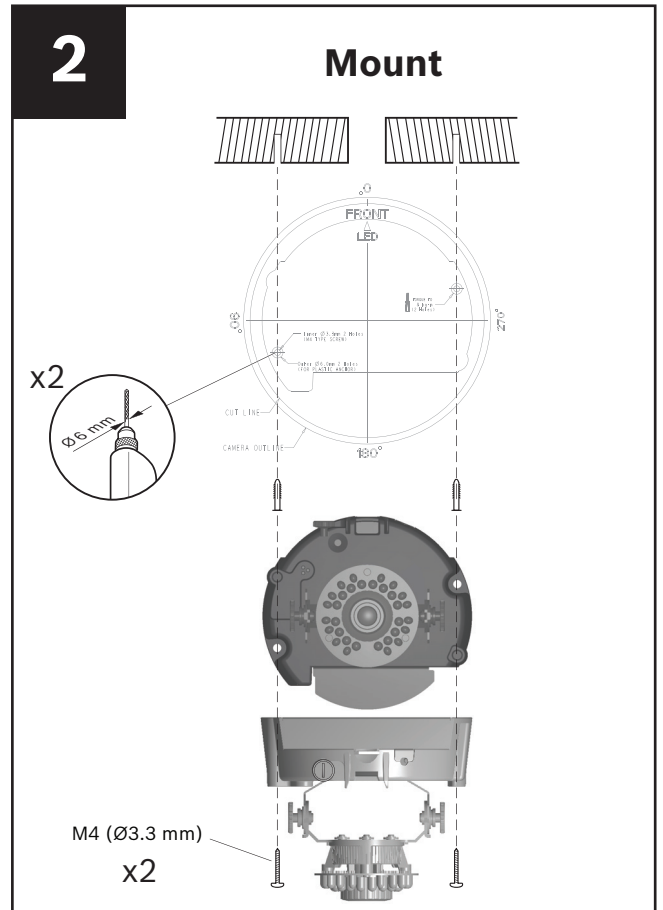

IP Camera 200 Series - Quick Install

NDC-225-PI

LED RADIATION
DO NOT VIEW DIRECTLY WITH OPTICAL INSTRUMENTS
CLASS 1M LED PRODUCT

This equipment is only to be connected to PoE networks without routing to outside plant