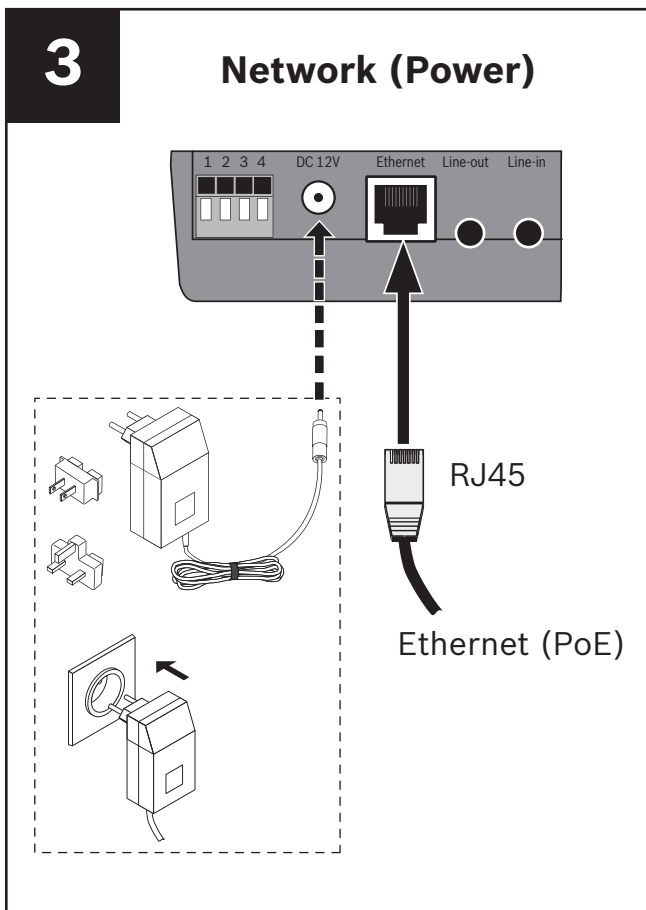

IP Camera 200 Series - Quick Install

NDC-225-PI

LED RADIATION
DO NOT VIEW DIRECTLY WITH OPTICAL INSTRUMENTS
CLASS 1M LED PRODUCT

This equipment is only to be connected to PoE networks without routing to outside plant