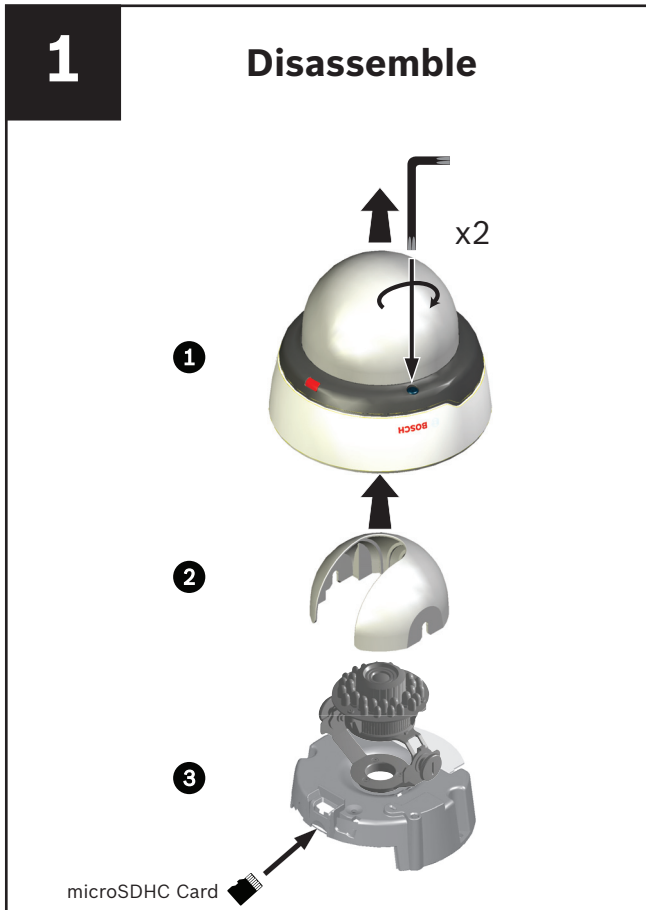

IP Camera 200 Series - Quick Install

NDC-225-PI

LED RADIATION
DO NOT VIEW DIRECTLY WITH OPTICAL INSTRUMENTS
CLASS 1M LED PRODUCT

This equipment is only to be connected to PoE networks without routing to outside plant

5

Adjust

6

Focus

7

Bosch Video Client

8

Wizard