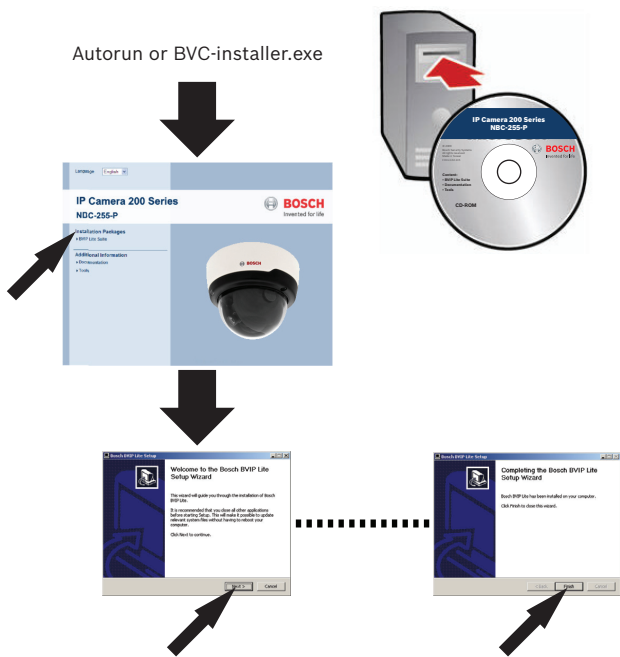

IP Camera 200 Series - Quick Install

NDC-225-PI

LED RADIATION
DO NOT VIEW DIRECTLY WITH OPTICAL INSTRUMENTS
CLASS 1M LED PRODUCT

This equipment is only to be connected to PoE networks without routing to outside plant

5

Adjust

6

Focus

7

Bosch Video Client

8

Wizard

Default IP: 192.168.0.1