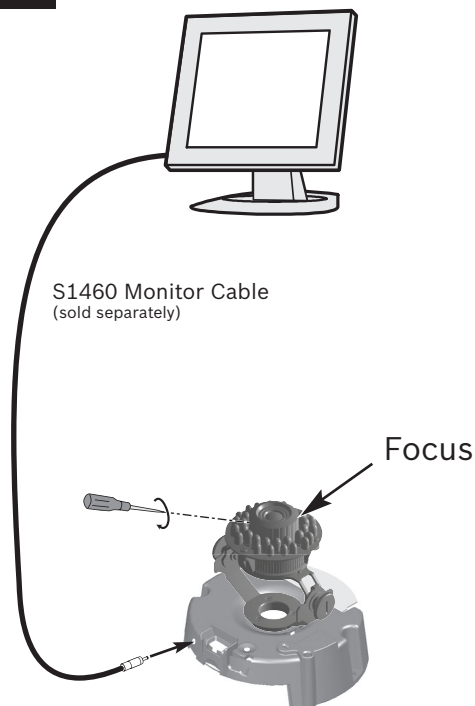

5

Adjust

6

Focus

7

Bosch Video Client

8

Wizard

Default IP: 192.168.0.1