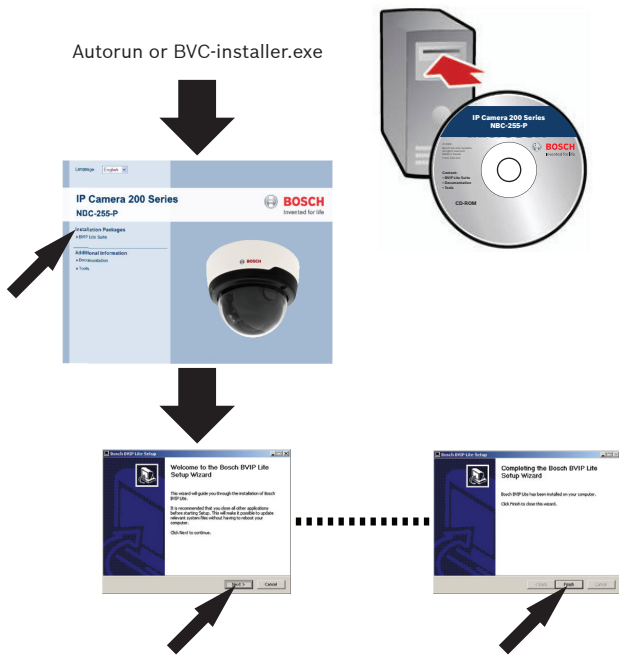

5

Adjust

6

Adjust

7

Bosch Video Client

8

Wizard

Default IP: 192.168.0.1