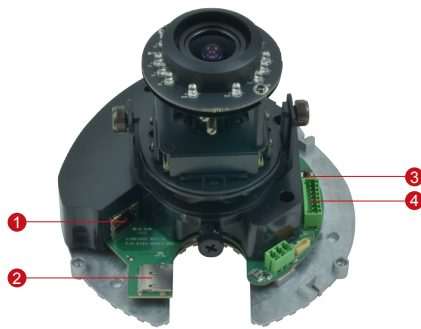

D65A

3MP Indoor Dome with D/N, Adaptive IR, Vari-focal Lens

- 3 Megapixel with 1080p
- Day & Night with Adaptive IR LED
- Vari-focal Lens with f2.8-12mm / F1.4
- 30 fps at 1920 x 1080
- Vandal Resistant (IK09)

PHOTO INDICATION

- 1 Ethernet Port
- 2 Memory Card Slot
- 3 Reset Button
- 4 Digital Input/Output and Audio-In / Audio-out

DIMENSION DIAGRAM

Unit: mm [inch]

ACCESSORY OPTIONS

Dome Cover		
PDCX-1101		4-inch, smoked, vandal proof (IK10)

* For more mounting solutions, please refer to Project Planner on www.acti.com

PRODUCT SPECIFICATION**D64A****• Device**

Device Type	Indoor Dome Camera
Image Sensor	Progressive Scan CMOS
Sensor Size	1/3.2"
Day / Night	Yes
Superior Low Light Sensitivity	No
Minimum Illumination	Color: 0.1 lux at F1.4 (30 IRE, 2400°K); B/W: 0 lux (IR LED on)
Color to B/W Switch	ISP based switch, configurable
Mechanical IR Cut Filter	Yes
IR Sensitivity Range	700~1100nm
IR LED	Adaptive IR LED (IR Exposure Compensation) x 15 (850nm)
IR Working Distance	30 m (0 lux, 30 IRE, Gain 255, Auto shutter mode)
Electronic Shutter	1/5 ~ 1/2,000 sec (manual mode); 1/5 ~ 1/10,000 sec (auto mode)

• Interface

Digital Input	1, Terminal block
Digital Output	1, Terminal block
Local Storage	MicroSDHC/MicroSDXC memory card slot (card not included)

• General

Power Source / Consumption	PoE Class 2 (IEEE802.3af) / 6.49 W (IR on)
Weight	538g (1.186 lb)
Dimensions (Ø x H)	146 mm x 114 mm (5.75" x 4.5")
Environmental Casing	Vandal resistant (IK09 rated); Transparent dome cover
Mount Type	Surface, Pendant, Wall, Corner, Pole, Flush, Gang box
Starting Temperature	-10°C ~ 50°C (14°F ~ 122°F)
Operating Temperature	-10°C ~ 50°C (14°F ~ 122°F)
Operating Humidity	10% ~ 85% RH
Approvals	CE (EN 55022 Class B, EN 55024), FCC (Part15 Subpart B Class B), IK09