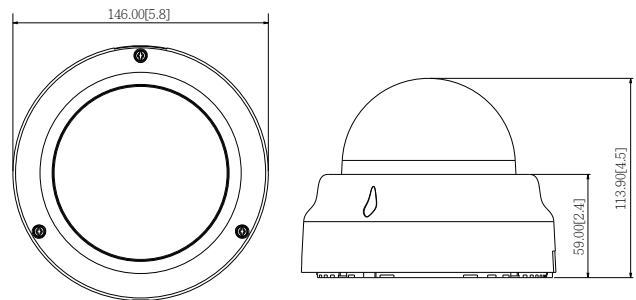

PHOTO INDICATION

- 1 Ethernet Port
- 2 Memory Card Slot
- 3 Reset Button
- 4 Digital Input/Output and Audio-In / Audio-out

DIMENSION DIAGRAM

Unit: mm [inch]

ACCESSORY OPTIONS

Dome Cover		
PDCX-1101		4-inch, smoked, vandal proof (IK10)

• Interface

Digital Input	1, Terminal block
Digital Output	1, Terminal block
Local Storage	MicroSDHC/MicroSDXC memory card slot (card not included)

• General

Power Source / Consumption	PoE Class 2 (IEEE802.3af) / 6.49 W (IR on)
Weight	538g (1.186 lb)
Dimensions (Ø x H)	146 mm x 114 mm (5.75" x 4.5")
Environmental Casing	Vandal resistant (IK09 rated); Transparent dome cover
Mount Type	Surface, Pendant, Wall, Corner, Pole, Flush, Gang box
Starting Temperature	-10°C ~ 50°C (14°F ~ 122°F)
Operating Temperature	-10°C ~ 50°C (14°F ~ 122°F)
Operating Humidity	10% ~ 85% RH
Approvals	CE (EN 55022 Class B, EN 55024), FCC (Part15 Subpart B Class B), IK09